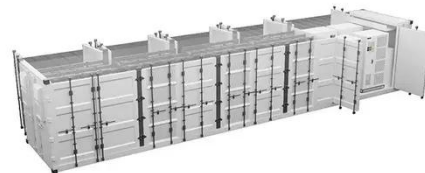

4000A Schneider Low Voltage Distribution Panel ...

Shanghai People electric Industrial Co., Ltd. was founded in 2014 ...

[Get Price](#)

4000A Switchgear for sale , eBay