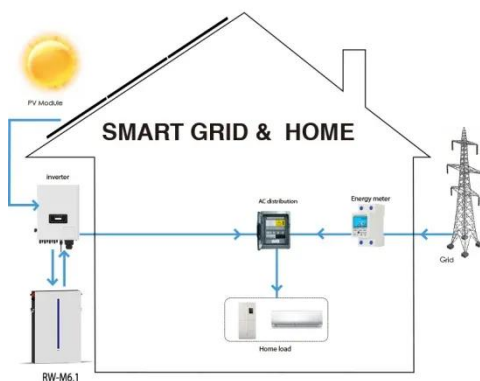

Hot sale wholesale 4000 amp switchgear Wholesaler

Metal Enclosed Switchgear, 4000 Amp, 15 KV AC, 3-Pole 3-Wire, 1IN ...

The switchgear comes with and accepts a 4000-amp vacuum circuit breaker . Operation: The switchgear features front control panel and rear termination equipped with a locking door.

[Get Price](#)

Custom Built 4000 Amp Switchgear 480v 277v Main Breaker 3 Phase ...

If you need something built to spec, we can fabricate Custom Built Switchgear in house to your exact requirements. Every Switchgear is fully reconditioned in our on site shop to look and function like new, and ...

[Get Price](#)

4000 Amp Switchgear

We manufacture UL-certified 4000 amp switchgear with fast nationwide shipping and 24-hour service support. Built for safety, durability, and performance in outdoor electrical distribution -- trusted by engineers, ...

[Get Price](#)