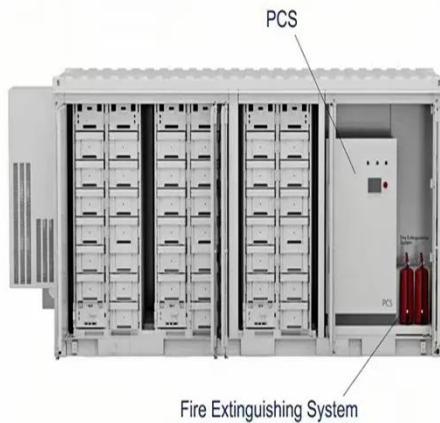

Ace offers a variety of circuit breakers and tandem breakers to keep your home running smoothly. Shop today for all your electrical needs.

[Get Price](#)

Amazon : Double Pole Breaker

Genuine Square D HOM230 Circuit Breaker Kit Bundle (1 Pack), 30 Amp (30A) Double Pole, 120/240V, 10kAIC, UL Listed, Plug-On for Homeline Load Centers & Panel Box, New Replacement

[Get Price](#)