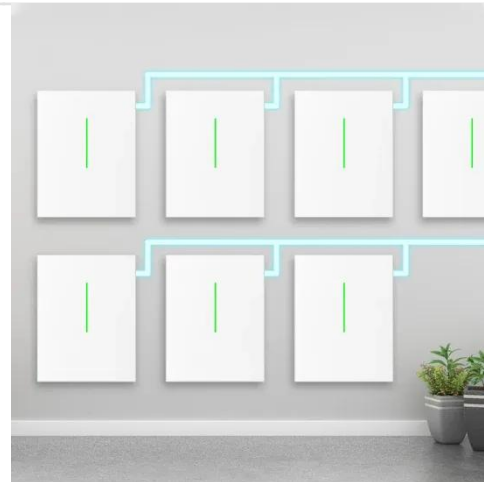

3000 Watt Inverter 12V DC to 110V/120V AC, Pure Sine Wave