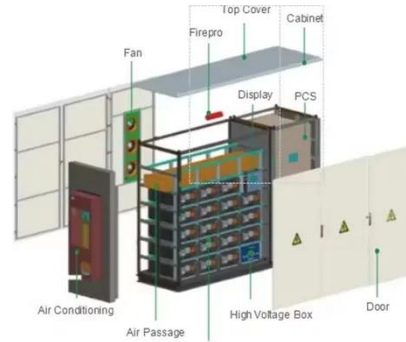

## Quality MCBs , 3 pole din rail mount , Electrical supply

The miniature circuit breakers are all complete with standard DIN rail mounting and fit in standard electrical consumer units and also accepts pin / finger type busbars.