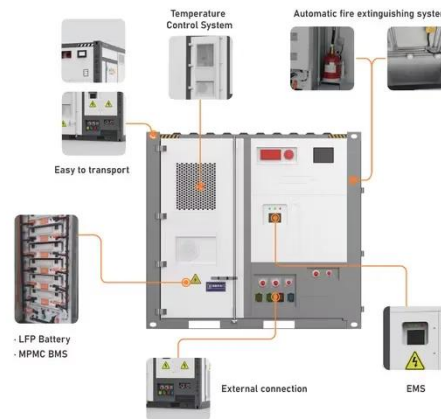

DIN Rail Circuit Breakers - Mouser Australia

Mouser offers inventory, pricing, & datasheets for DIN Rail Circuit Breakers.

[Get Price](#)

DIN-Rail Mount Circuit Breakers , McMaster-Carr

Choose from our selection of DIN-rail mount branch circuit breakers, high-