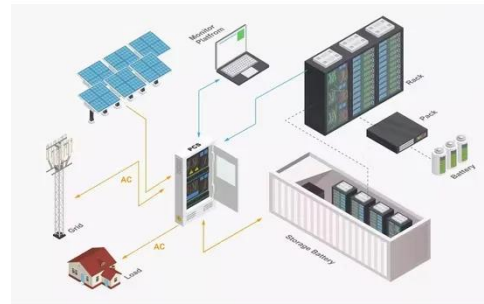

OEM service

Hot Colors:

Color can be customized
more questions just do not hesitate to contact us

LOGO Position: (Screen printing)

Wholesale Outdoor Power Supply Cabinet IP55 Waterproof Enclosure

Efficient internal organization is vital for ease of installation, maintenance, and troubleshooting. Well-designed cabinets include adjustable shelves, DIN rails, equipment mounting brackets, and dedicated zones for ...

[Get Price](#)

IP55,IP65,IP66 Outdoor Cabinet with Air conditioner for Solar, Battery

These cabinets are UV-resistant aging, corrosion-resistant, acid and alkali resistant, wind-resistant, waterproof, and shock-resistant, with a more robust and durable structure.