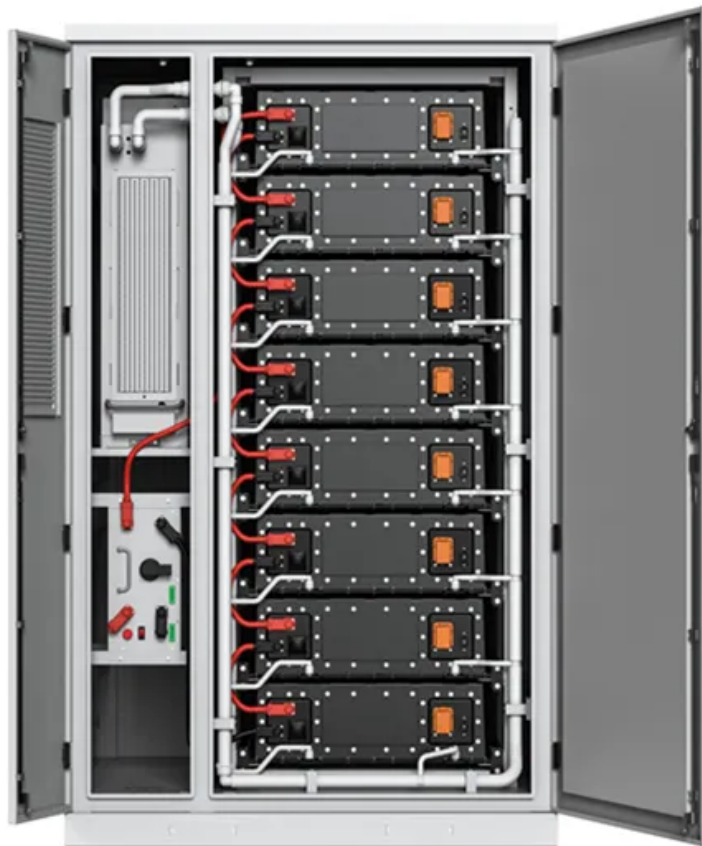

Guinea solar container communication station battery control screen

Guinea solar container communication station battery control screen

GUINEA COMMUNICATION

The operational constraints of 5G communication base stations studied in this paper mainly include the energy consumption characteristics of the base stations themselves, the communication ...

[Get Price](#)

NIAMEY SOLAR COMMUNICATION BASE STATION FLYWHEEL ...

Guinea solar container communication station flywheel energy storage project It is now (since 2013) possible to build a flywheel storage system that loses just 5 percent of the energy stored in it, per day ...