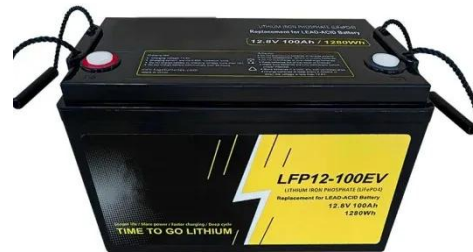

Outdoor Power Supply BESS Network: Revolutionizing Energy Storage

From stabilizing renewable grids to powering off-grid industries, outdoor power supply BESS networks are the backbone of modern energy systems. As costs keep falling and technology advances, there's never been a ...

[Get Price](#)

BESS in Guatemala City