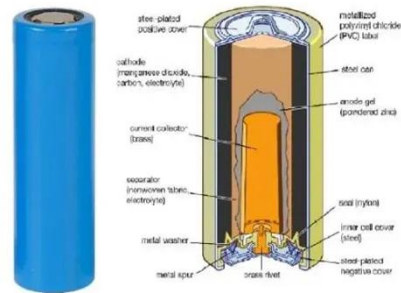

How to install a generator? To install a generator, follow these steps: Include materials such as a 2-pin circuit breaker (double), cable (depending on the base and thickness), the input box of the ...

[Get Price](#)