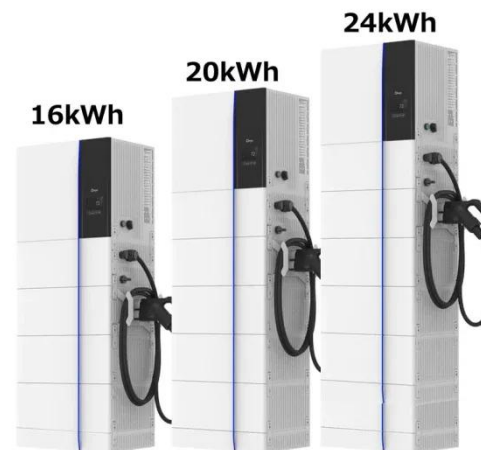

Full power inverter

Best Pure Sine Wave Inverters and Sustainable Brands to Know

Power inverters convert the DC power from a cigarette lighter into the low-AC current to power TVs and computers. There are also voltage converters that let you use your ...

[Get Price](#)

2000 Watt Continuous/4000 Watt Peak Pure Sine Wave Power Inverter

To create a 12V power inverter system, you need an appropriately rated inverter, a suitable deep cycle 12V battery, and a suitable set of battery cables. The inverter converts the DC (direct current) power ...

[Get Price](#)

The Best Power Inverters

A power inverter transforms direct current (DC) power into alternating current (AC) power that powers many common devices and appliances. Because DC power is derived from batteries, an ...

[Get Price](#)