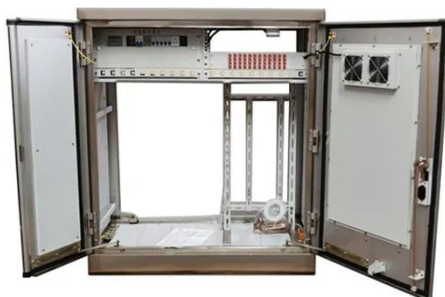

Differences Between Energy Storage Systems , Anza

Take a closer look at the differences between AC- and DC-integrated energy storage systems and how Anza makes it easier to compare options.

[Get Price](#)