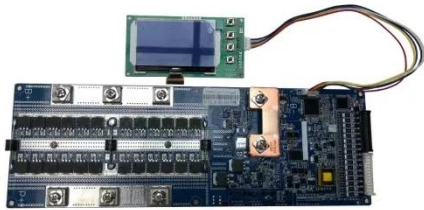

Free quote for 120kW communication power supply cabinet for batt

---

Battery swapping cabinet