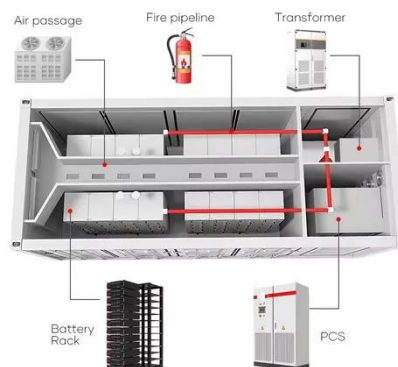

...

[Get Price](#)

Outdoor Power Cabinets Electronic Cabinets and Enclosures

Outdoor power cabinets, DC power systems, batteries, rectifiers, radio enclosures, and equipment racks for telecommunications equipment backup and protection, site optimization, power protection, and ...

[Get Price](#)

Outdoor Telecom Cabinets &

Enclosures , NEMA-Rated

Whether you need a compact fiber distribution unit or a large UPS enclosure, each outdoor telecom box can be configured to support integrated power, fiber optic, and data systems within our facility.