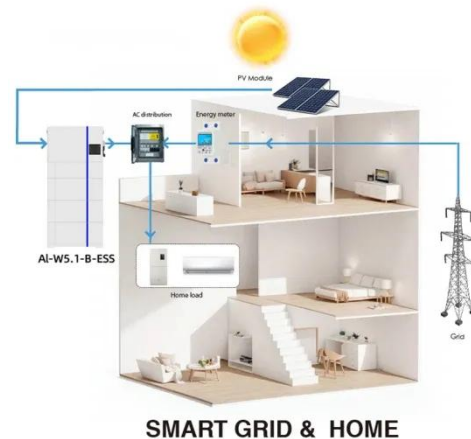

IP55 ESS Outdoor Cabinet Energy Storage System , AZE

AZE's lithium battery energy storage system (BESS) is a complete system design with features like high energy density, battery management, multi-level safety protection, an outdoor cabinet with a modular ...