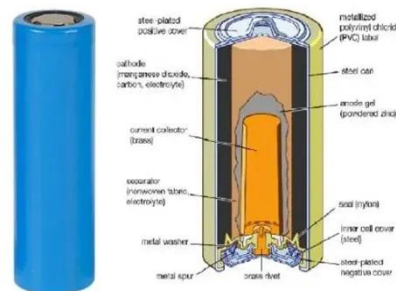

Waterproof IP55 Outdoor Battery Rack Enclosure Cabinet for Solar ...