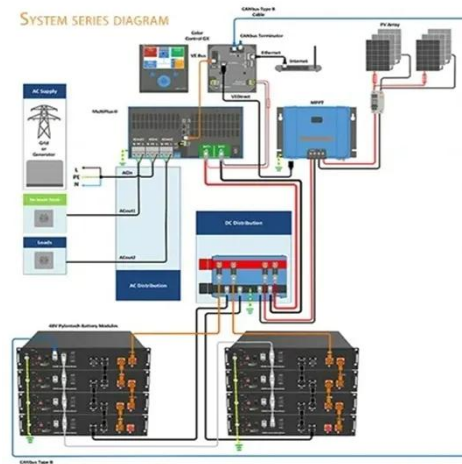

[Get Price](#)

Power Distribution Cabinet, Switch Cabinet, Power Switchgear, High ...

It is suitable for three-phase AC 50Hz, rated voltage 690V and below, rated current 4000A and below, in three-phase four wire system or three-phase five wire system and other power systems, used for ...