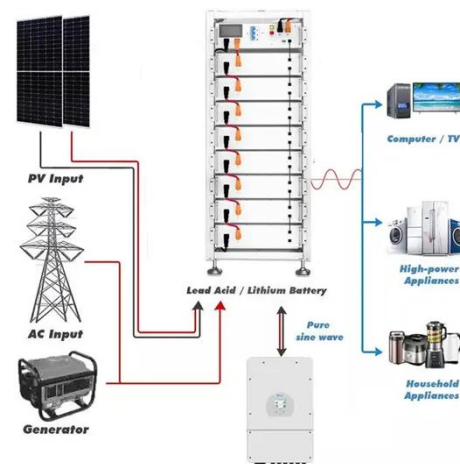

[Get Price](#)

EK Photovoltaic Micro Station Energy Cabinet

EK photovoltaic micro-station energy cabinet is an integrated intelligent energy storage device designed for distributed energy scenarios, providing 10-50kWh multiple capacity options (models: EK-Micro-10 ...

[Get Price](#)

Modular Stackable LiFePO4 Battery Rack , 5-40KWH Expandable Energy

Expandable 5-40KWH LiFePO4 battery rack with 6000+ cycles, intelligent BMS, and multi-protection safety features. Compatible with top solar inverters (Deye, Growatt, SMA, etc.), UL/CE/IEC-certified, ...