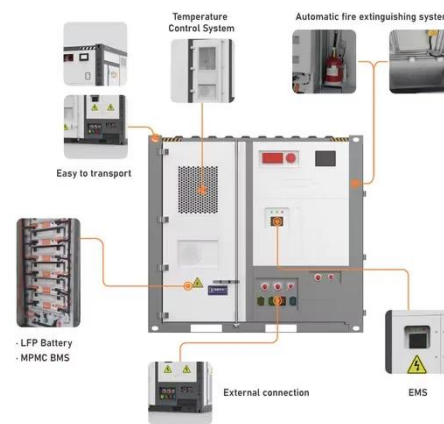

Designer Tips and Troubleshooting Guide for Expandable Web ...

The key here is the Expandable Session Authorization Token "AuthToken" reside in the HTTP Response Header or needs to be placed in the HTTP Post Header for requests sent to the RESTful Web Services.

[Get Price](#)

Medical Device ERP Software

Medical device erp software built to meet the standards of FDA compliance.