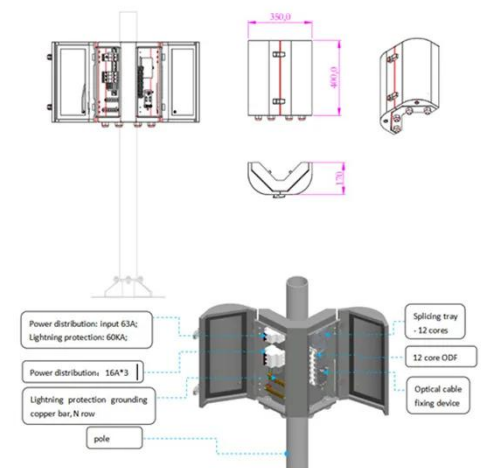

European solar outdoor power cabinet bess

European solar outdoor power cabinet bess

Outdoor ODM BESS Energy Storage System , 50-100kWh Cabinet

Looking for an ODM BESS energy storage system? Our all-in-one outdoor cabinet (50-100kWh) features an IP55 design, LFP cells, and easy expansion for C& I applications.

[Get Price](#)

Outdoor cabinet type energy storage system

Featuring an integrated EMS for safe, stable operation, and a built-in isolation transformer for strong load adaptability, the Megarevo cabinet BESS maintains a stable power supply and adapts to ...

[Get Price](#)

S30 Outdoor Cabinet BESS 1

All-in-one design and highly integrated. Modular design with different optional parts. Parallel installation side-by-side or back-to-back. S30 Outdoor Cabinet BESS is for Commercial and Industrial ...