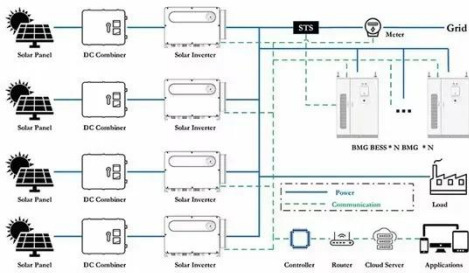

Emergency Communication Power Supply Cabinet 100kW

Emergency Communication Power Supply Cabinet 100kW

Sunway Intelligent liquid-cooled 100kW 261kWh Outdoor Cabinet ...

Engineered for high-capacity commercial and industrial applications, this all-in-one outdoor solution integrates lithium iron phosphate batteries, modular PCS, intelligent EMS/BMS, and ...

[Get Price](#)

Base Station Energy Cabinet

The Base Station Energy Cabinet is a fully enclosed, weather-resistant telecom energy cabinet designed to provide reliable power distribution and battery backup for outdoor communication networks.

[Get Price](#)

PCS 100KW Power Conversion System for Energy Storage System

100kW PCS is widely applicable in industrial and commercial energy storage, solar + storage systems, EV charging stations, and microgrid/off-grid power supply, helping optimize energy management, ...

[Get Price](#)

100kW DC200V~750V AC/DC power converter Energy Storage PCS Cabinet

This Energy Storage Hybrid PCS Cabinet: A versatile solution for industrial and commercial energy storage. Seamlessly integrates grid-connected and off-grid modes, with bidirectional ACDC and ...