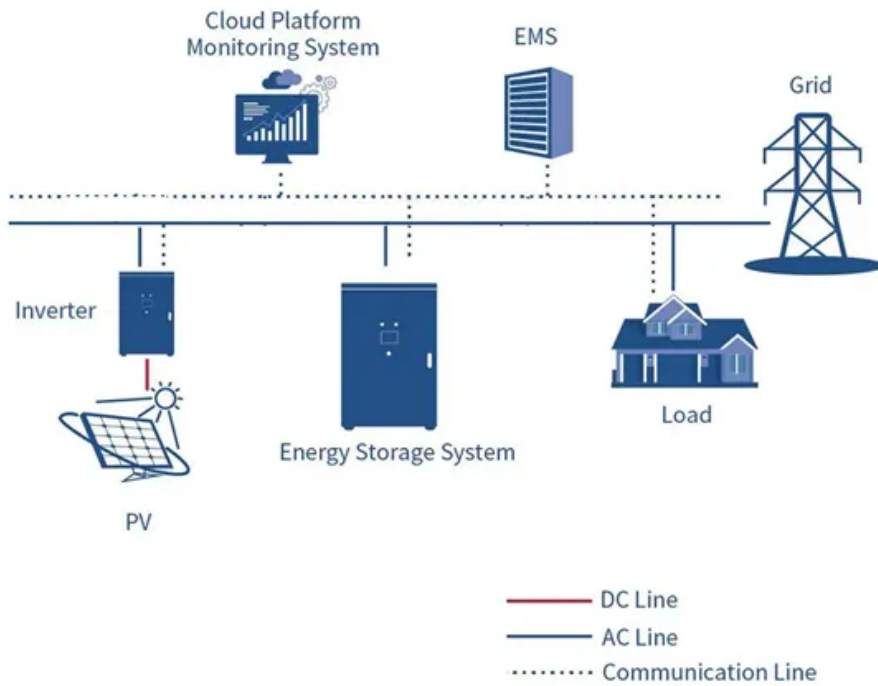

Electrical enclosure specifications

Electrical enclosure specifications

Electrical Enclosures: A Comprehensive Guide

Explore the importance of electrical enclosures in protecting and housing electrical components. Learn about different types, materials, standards, applications, and selection guidelines ...

[Get Price](#)

General Purpose Enclosure Specifications Technical Data

Bulletin 598 - General Purpose Enclosures These enclosures can be used as an automation control box, electrical control housing, and terminal wiring box in industrial and commercial applications.