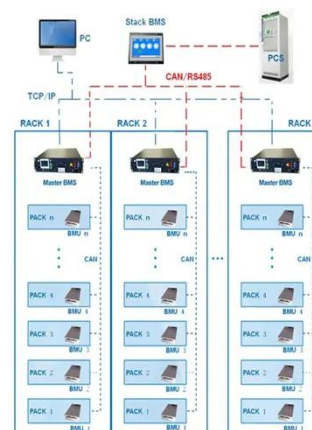

East Africa outdoor battery cabinet bms

Middle East and Africa Energy Storage Battery Management System (BMS)

A Battery Management System (BMS) for energy storage in the Middle East and Africa (MEA) region is a specialized electronic system that monitors, manages, and protects large-scale ...

[Get Price](#)

Reliable Outdoor Power Solutions: BMS Battery Systems in Mozambique

Summary: Discover how advanced BMS battery technology is transforming outdoor power management across Mozambique's agriculture, telecommunications, and rural electrification sectors. Learn why ...

[Get Price](#)

BMS Wiring Diagram

OUTDOOR BATTERY BOX ENCLOSURES AND CABINETS

The all-in-one air-cooled ESS cabinet integrates long-life battery, efficient bidirectional-balancing BMS, high-performance PCS, active safety system. This series of products adopts an advanced single ...