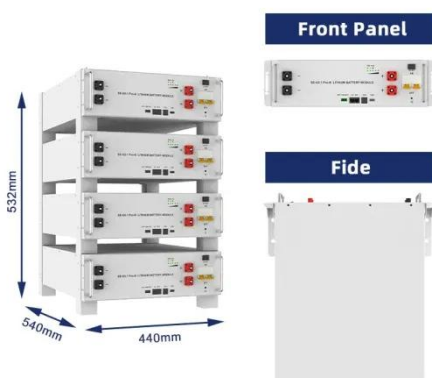

ETFE Material in photovoltaic modules, in terms of its Properties, Applications, and Benefits Explained.

[Get Price](#)

ETFE Flexible Solar Panels:18-Year Lab Data & Durability Guide

What Are ETFE Flexible Solar Panels? ? Technical Definition. Flexible solar panels are photovoltaic modules encapsulated with polymers like ETFE instead of glass. They are about 80% lighter than ...

[Get Price](#)

ETFE Solar Panels , Small Solar Panels

ETFE (Ethylene Tetrafluoroethylene) is extremely durable and resistant to environmental elements making it far superior to PET or laminate solar panel construction. Voltaic's ETFE solar panels ...

[Get Price](#)

ETFE Solar Panels: The Lightweight Alternative