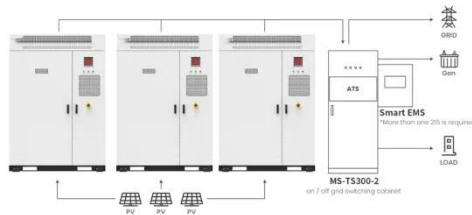

Empowering Modern Agriculture

In response to this trend, ZNSHINE SOLAR has introduced its N-Type Bifacial Double-Glass High-Transparency Low-Carbon Modules, specifically designed for greenhouse agriculture, ...

[Get Price](#)

Application scenarios of energy storage battery products

Double glass modules , AgriPV

Our double-glass modules offer exactly that - and more. They are specially designed for use in agriculture and impress with their durability, versatility and high yields.

[Get Price](#)