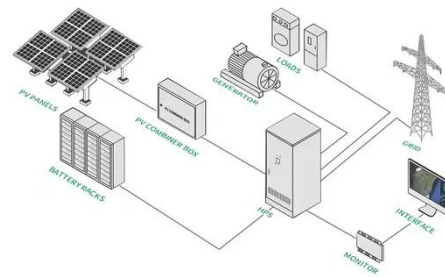

Wall Mounted Metal Outdoor Communication Integrated Cabinet, Outdoor