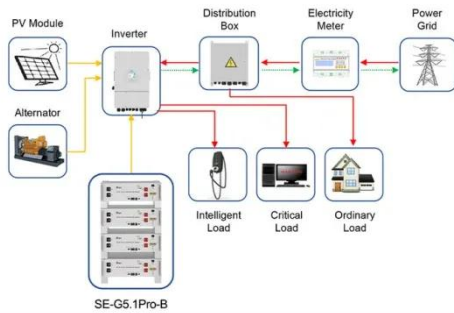

RS-485 or Wi-Fi inverter is set by DC1 through the APP. After the setting is completed, the third-party monitoring reads the external communication address of DC1 through Modbus to get the power ...

[Get Price](#)

[Get Price](#)

ESS

How to Connect and Configure Delta Solar Inverter Grid Settings via

This video provides a step-by-step guide on how to connect your mobile phone to a Delta solar inverter using Wi-Fi and configure its grid settings through the Delta mobile application.

[Get Price](#)

Delta M Series Operation And Installation Manual

View and Download Delta M Series operation and installation manual online. M Series inverter pdf manual download. Also for: M5-tl-us, M4-tl-us, M8-tl-us, M6-tl-us, M10-tl-us.

[Get Price](#)

DeltaSolar APP: How to update the Network Settings - Delta Support

Application scenarios of energy storage battery products

In the event of a router/password changeover, the network settings of the inverter need to be updated to maintain cloud connectivity. Please follow the below steps to update your inverter ...