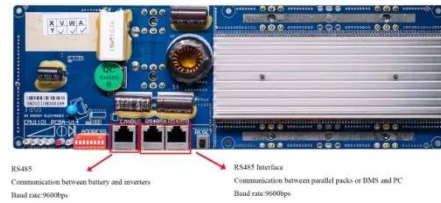

[Get Price](#)

ESS

12V-220V/230V Battery Inverter , 3000 Watt Pure Sine Wave

POWERFUL DC-AC: 3000W continuous, 6000W peak surge during load start-up, 12V DC to 220V / 230V AC pure sine wave with conversion efficiency >92%, lowers conversion loss.

[Get Price](#)

Contact Us

For catalog requests, pricing, or partnerships, please visit:
<https://www.cannabiswow.es>