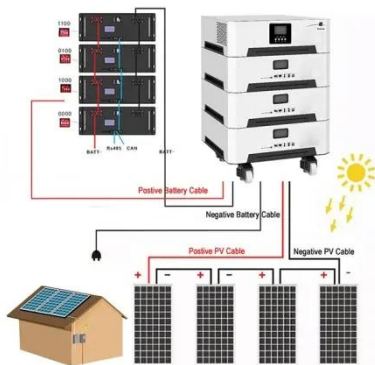

LFP 12V 200Ah

Founded in 2009, SineSunEnergy has been focusing on lithium battery energy storage product development and application, providing leading lithium battery energy storage system integrated ...

[Get Price](#)

HPL Lithium-Ion Battery Energy Storage System , Vertiv(TM)

Designed by data center experts for data center users, the Vertiv(TM) HPL battery cabinet brings you cutting edge lithium-ion battery technology to provide compelling savings on total cost of ownership, ...

[Get Price](#)

IP55 ESS Outdoor Cabinet Energy Storage System , AZE

AZE's lithium battery energy storage system (BESS) is a complete system design with features like high energy density, battery management, multi-level safety protection, an outdoor cabinet with a modular ...

[Get Price](#)

Vertiv(TM) EnergyCore, Lithium Ion Battery Cabinet