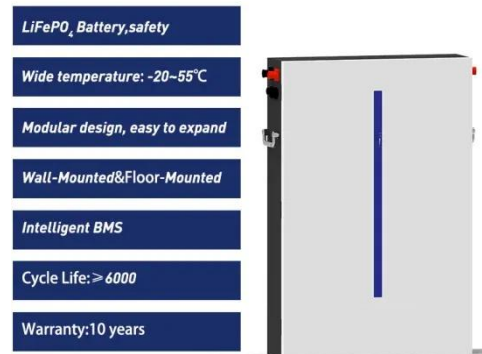

IP55 Dustproof Waterproof Battery Enclosure for UPS Systems

Constructed from durable steel or stainless steel, the cabinet meets the IP55 protection standard, providing strong resistance against dust, rain, and water splashes.

[Get Price](#)

Lithium-Ion Battery Storage Cabinet

Designed to exceed IFC24 fire-containment standards, it enables secure storage of bulk, damaged, or prototype batteries without the need for a separate fire-rated room. Lightweight, mobile, and field ...

[Get Price](#)

All-in-one IP55 Outdoor Energy Storage Cabinet for Lithium-ion Battery

The NEMA type outdoor lithium battery enclosure can effectively control the inner ideal temperature of the cabinet and make the battery run in an ideal temperature condition.

[Get Price](#)