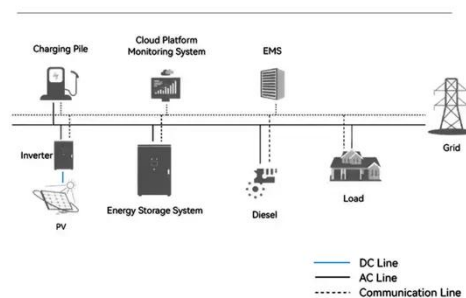

System Topology

Commercial Battery Storage Solutions , GSL Energy

Empowering your business with scalable commercial battery storage systems -- from lithium-based cabinets to large-