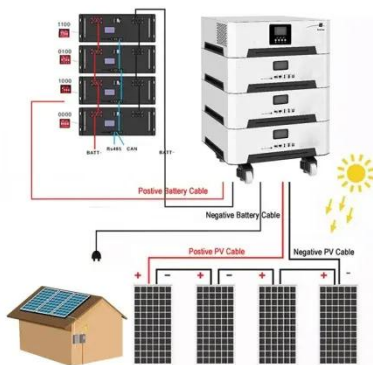

scale commercial solar battery storage systems for solar integration and energy

...

[Get Price](#)

ESS-GRID Cabinet Brochure EN-250401

The ESS-GRID Cabinet series are outdoor battery cabinets for small-scale commercial and industrial energy storage, with four different capacity options based on different cell compositions, 200kWh, ...

[Get Price](#)

The Complete Guide to Lithium Battery Enclosures: Cylindrical

Compare cylindrical, prismatic & pouch lithium batteries: performance, applications & market trends. Discover DLCPO's Brazil-optimized LFP solutions for energy storage projects.

[Get Price](#)

Lithium Ion Battery Storage Cabinet LBSC-A11 , Lithium Cabinet