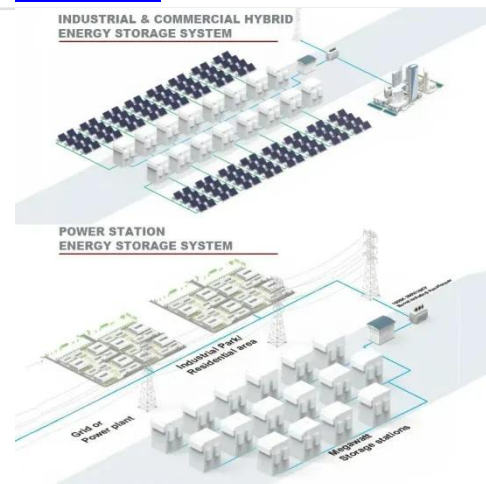

Pole-Type Base Station Cabinet , Efficient Energy Solutions for

Discover the Pole-Type Base Station Cabinet with integrated solar, wind energy, and lithium batteries. Designed for seamless installation and remote monitoring, this energy-efficient cabinet ensures ...

[Get Price](#)