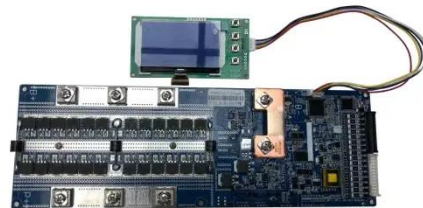

All-in-One BESS Cabinet On & Off Grid PQA-BC Series 125KW/261KWh

All-in-One BESS Cabinet On & Off Grid PQA-C Series 125KW/261KWh. Battery Energy Storage System Outdoor Cabinet, with outdoor hybrid inverter.