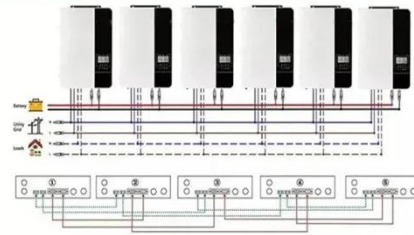

[Get Price](#)

Parallel (Parallel operation up to 6 unit (only with battery connected))

AC input wires

AC output wires

Tucson, Arizona

Tucson, Arizona detailed profile Mean prices in 2023: all housing units: \$306,595; detached houses: \$346,459; townhouses or other attached units: \$240,575; in 2-unit structures: \$276,854; in 3-to-4-unit ...