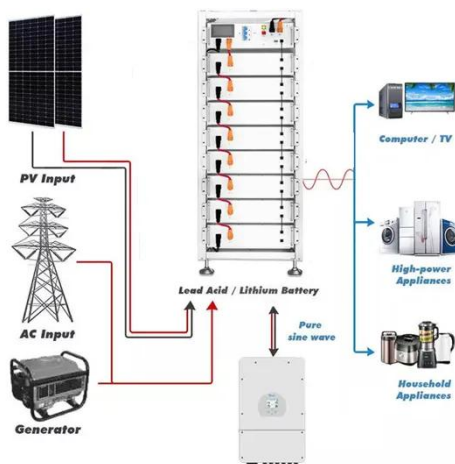

[Get Price](#)

Parallel (Parallel operation up to 6 unit (only with battery connected))

AC input wires

AC output wires

Tucson, Arizona

Tucson, Arizona detailed profile Mean prices in 2023: all housing units: \$306,595; detached houses: \$346,459; townhouses or other attached units: \$240,575; in 2-unit structures: \$276,854; in 3-to-4-unit ...