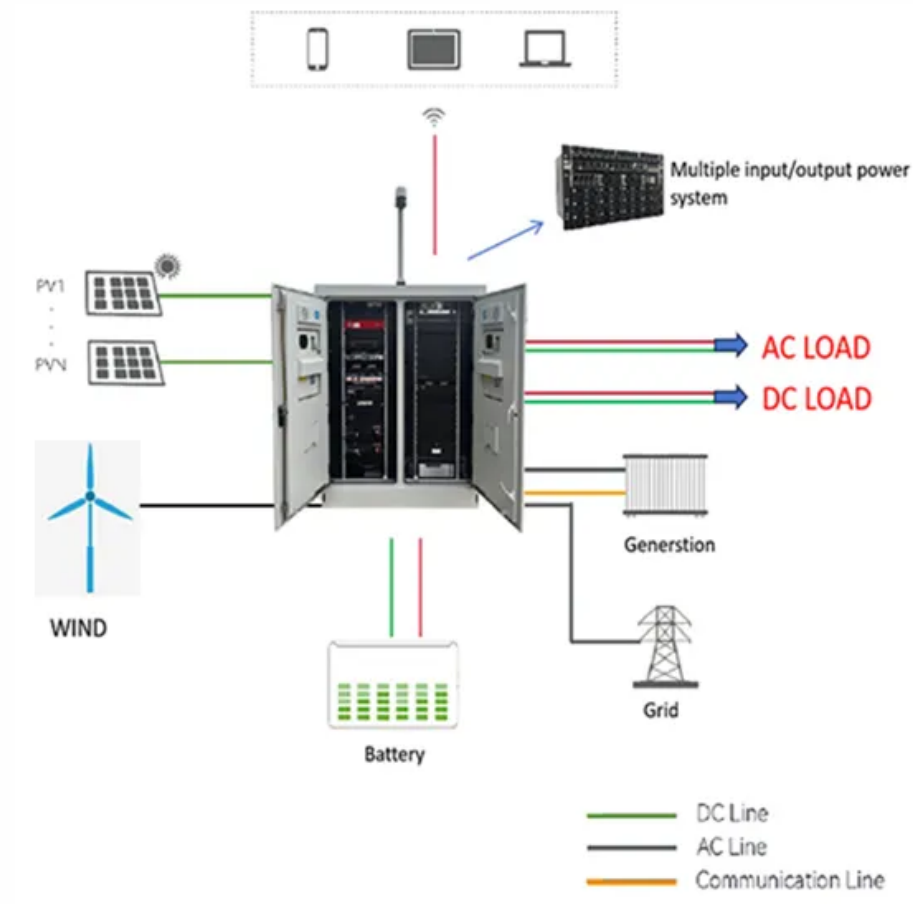

# Cost of 1200mm deep power storage cabinet for battery swapping stations