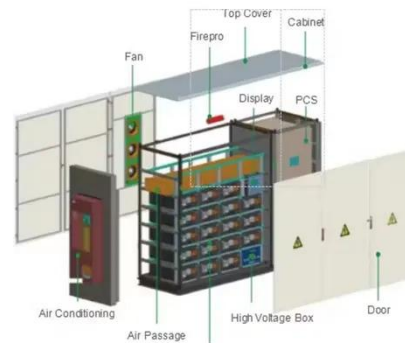

[Get Price](#)

Telecom Base Station PV Power Generation System Solution

The communication base station installs solar panels outdoors, and adds MPPT solar controllers and other equipment in the computer room. The power generated by solar energy is used by the DC load ...