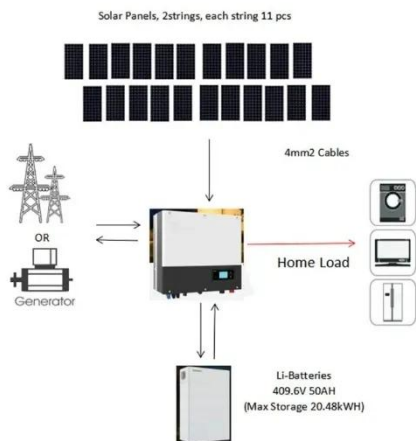

Communication network cabinet battery cabinet communication bas

Base station transmission cabinet battery

Among various battery technologies, Lithium Iron Phosphate (LiFePO4) batteries stand out as the ideal choice for telecom base station backup power due to their high safety, long lifespan, and excellent ...

[Get Price](#)

ESTEL's Complete Guide to Telecom Battery Backup Systems Installation

By following these steps, you can complete the installation process efficiently and ensure your telecom battery backup systems operate reliably during power outages.

[Get Price](#)

A Comprehensive Guide to Telecom Battery Cabinets

A comprehensive guide to telecom battery cabinets provides essential information on their features, types, selection criteria, installation tips, and innovations in technology.

[Get Price](#)