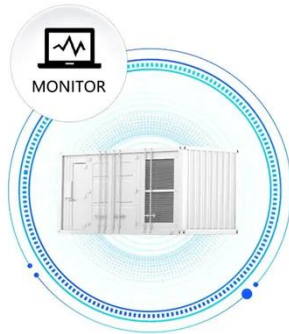

SUPPORT REAL-TIME ONLINE
MONITORING OF SYSTEM STATUS