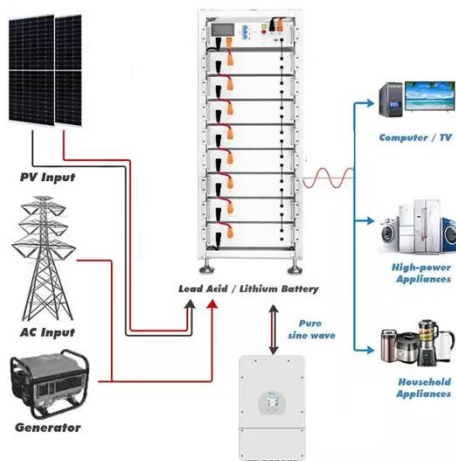

Communication Green Base Station Energy Storage Cabinet Several

Base Station Energy Cabinet

The Base Station Energy Cabinet is a fully enclosed, weather-resistant telecom energy cabinet designed to provide reliable power distribution and battery backup for outdoor communication networks.

[Get Price](#)

Communication Base Station Energy Storage Cabinet: The Unsung ...

Meet the communication base station energy storage cabinet - the industrial equivalent of a superhero's utility belt. These unassuming metal cabinets work 24/7 to ensure your TikTok videos keep ...

[Get Price](#)

Revolutionising Connectivity with Reliable Base Station Energy ...

Discover how base station energy storage empowers reliable telecom connectivity, reduces OPEX, and supports hybrid energy.

[Get Price](#)