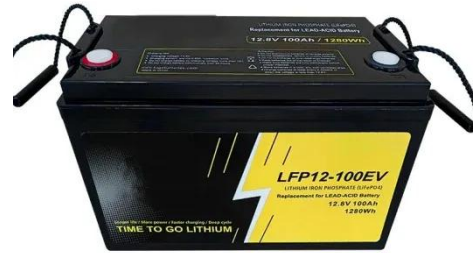

Highjoule HJ-SG-D03 series outdoor communication energy cabinet is designed for remote communication base stations and industrial sites to meet the energy and communication needs of

...

[Get Price](#)