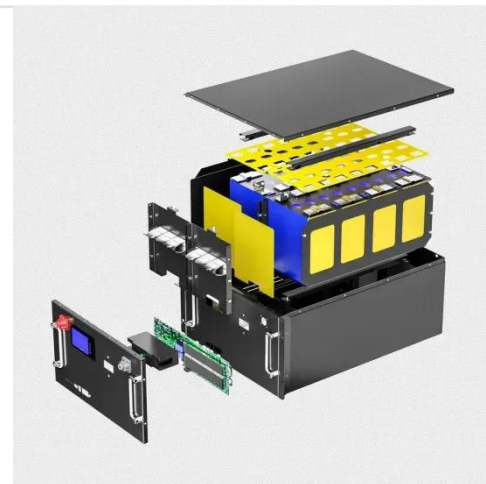

Base Station Installation & Maintenance Test Solutions

To ensure stable communication