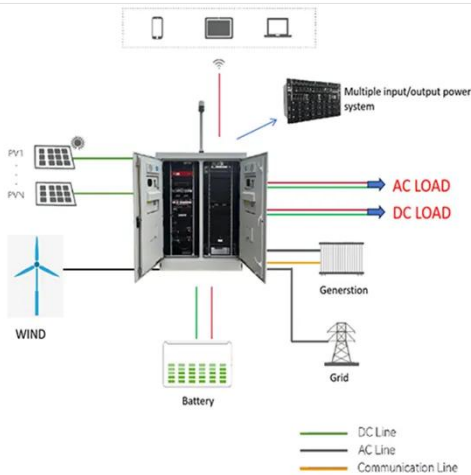

Color steel tile roof photovoltaic bracket TS07

Corrosion-resistant panel support brackets are essential components in solar frame installations, designed to provide robust support and stability for solar panels while protecting them from

...

[Get Price](#)

Selection of Photovoltaic Mounting Brackets for Color Steel Tile Roofs

Widely used on color steel tile roofs with high waterproofing requirements, such as industrial plants, warehouses, and commercial buildings. Ideal for small- to medium-sized distributed ...

[Get Price](#)

Photovoltaic Mounting Brackets for Color Steel Tile Roofs: E

With a wide range of photovoltaic mounting brackets for color steel tile roofs, Haina Solar Tech offers the perfect solution for securing solar panels on commercial and residential

[Get Price](#)

Photovoltaic Color Steel Tile Bracket Installation: Your Go-