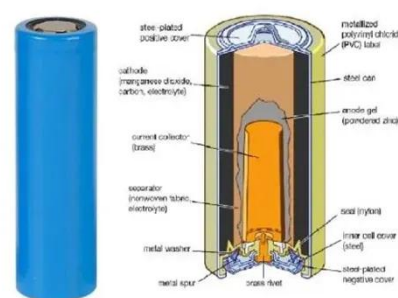

[Get Price](#)

Photovoltaic color steel tile bracket plan

Color steel tile roofs are mainly divided into the following three types: Key Points of Installation. 1. position of brackets and roof ridges and roof panels. the photovoltaic support keel should

[Get Price](#)

**2MW / 5MWh
Customizable**

Why Choose Color Steel Tile Roof Photovoltaic Brackets for Your ...

Color steel tile roof photovoltaic brackets are manufactured from high-quality steel, often coated with protective layers to enhance their resistance to corrosion. This durability ensures that the ...

[Get Price](#)

Colored steel tile photovoltaic bracket installation process ...

So what kind of color steel tile roof is suitable for photovoltaic installation? As a world-leading manufacturer of solar photovoltaic brackets, Starwin Solar has summarized the following