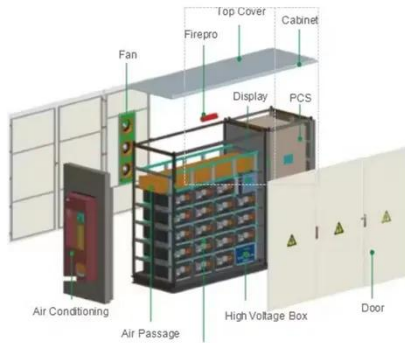

Chint solar inverter 60kW