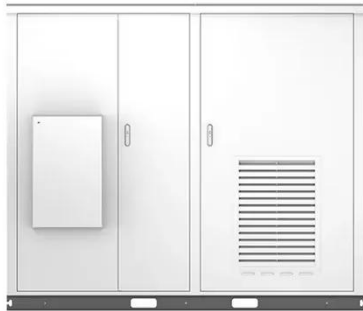

with a multitude of applications and provide a maximum storage capacity for the workplace. These heavy-duty tool cabinets are available in a 600mm width with a ...

[Get Price](#)

Steel cabinet with double doors - mauser: 4 shelves, 600 mm deep

Sturdy, welded body made of 0.8 mm thick, recyclable sheet steel. High quality stove enamelling. Painted shelves, height adjustable in 35 mm increments. Max. load per shelf approx. 65 kg. Torsion ...

[Get Price](#)

Shop Industrial Storage Cabinets

Shop heavy-duty industrial storage cabinets, including wall-mount, counter-height, and modular options. Find durable storage solutions at Global Industrial.

[Get Price](#)

Single Cupboard Euroslide Tool Cabinet 600mm width , Workplace ...