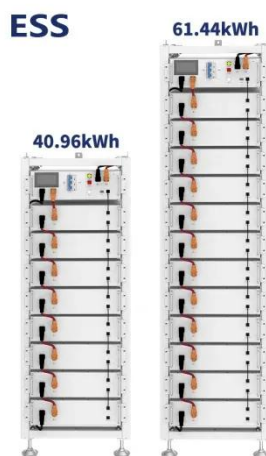

Inverter Systems

This article will explore how lithium-ion batteries work with solar inverter systems, their benefits, and how they can help maximize your energy efficiency and performance.

[Get Price](#)

Hybrid Inverter Myths That Hurt Your Lithium Battery Storage

No, it is crucial to use an inverter that is specifically designed for or has a setting for LiFePO4 lithium batteries. The inverter must be able to match the battery's required charging voltage ...

[Get Price](#)

Contact Us

For catalog requests, pricing, or partnerships, please visit:
<https://www.cannabiswow.es>