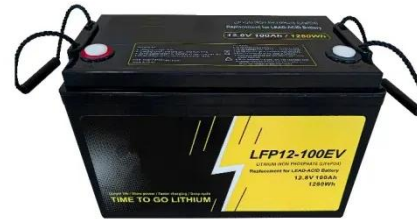

## Log in to your Canva account to start creating beautiful designs

Create beautiful designs with your team.

Login with your email address, mobile number, Google, Facebook or Apple.

[Get Price](#)

- LiFePO<sub>4</sub>
- Wide temp: -20°C to 55°C
- Easy to expand
- Floor mount&wall mount
- Intelligent BMS
- Cycle Life:≥6000
- Warranty :10 years