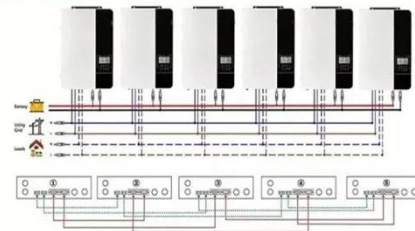

[Get Price](#)

The Ultimate Guide to Color Steel Tile Roof Photovoltaic Bracket

Installing photovoltaic brackets on color steel tile roofs is a straightforward but crucial part of any solar energy system. By following the proper steps, adhering to best practices, and avoiding common

...

[Get Price](#)

Parallel (Parallel operation up to 6 unit (only with battery connected))

AC input wires

AC output wires

Installation of photovoltaic panels on the color steel tile house

Color steel tile is coated with an organic coating such as PVDF material, and thus colored into a color steel plate, or galvanized steel sheet, anti-corrosive steel sheet or other thin steel sheet.