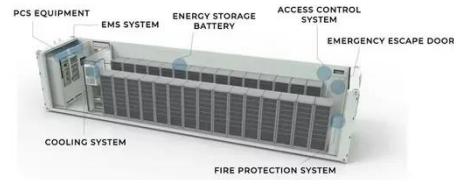

Choosing the Right Power Distribution Cabinet for Your Electrical Needs

Discover the importance of selecting the right power distribution cabinet for system reliability, efficiency, and compliance with industry standards. Learn about critical features, material ...

[Get Price](#)

Room Power Distribution , Schneider Electric USA

Discover our range of products in Room Power Distribution: Galaxy Power Distribution.

[Get Price](#)

Power Distribution vs. Control Cabinets: What's the Difference?

Learn the key differences between power distribution and control cabinets. Explore functions, design considerations, standards, and applications in industrial and commercial electrical ...

[Get Price](#)