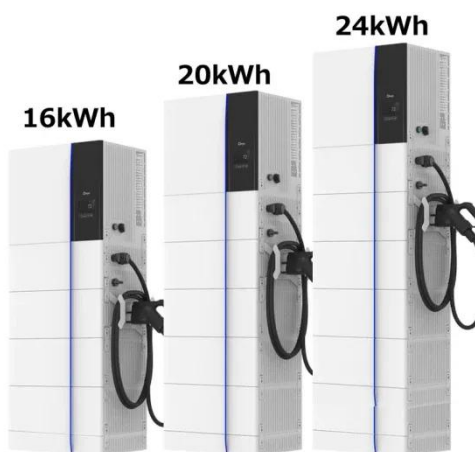

All-in-one 5kW Energy Storage cabinet with built-in inverter and LiFePO4 battery support. Ideal for home backup, off-grid, and small commercial use.

[Get Price](#)

Dual Lithium Battery Cabinet Set 230VDC ,192AMPS

POWERFUL: The AIMS Power lithium (LiFePO4) battery cabinets are designed to work with the AIMS Power hybrid inverters. The powerful lithium batteries installed in the pre-wired cabinet provide ...

[Get Price](#)

KIT Hybrid Inverter & Lithium Battery Cabinet

All-in-one hybrid inverter charger and powerful lithium bat cabinet. Grid tie, battery back up, net metering, load share and generator. Pre-wired bat cabinet easy to install.

[Get Price](#)

PWRcell 2 Product Overview , Generac

PWRcell 2 features a modular design that allows the system to range from 9 -