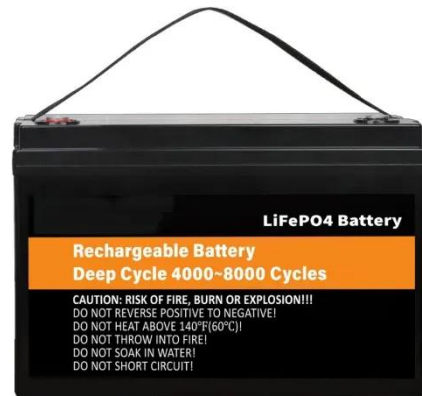

215kwh Bess off Grid High Voltage Industrial

Home Products 50kwh 100kwh 200kwh 215kwh Bess off Grid High Voltage Industrial Commercial Energy Storage System with Battery Outdoor Cabinet

[Get Price](#)

All-in-one Outdoor Lithium Battery Storage Cabinet 215kWh 819.2V BESS

Outdoor Cabinet BESS CX-CI002 is an all-in-one 215kWh lithium battery storage cabinet system specifically developed for demand regulation, peak shaving, industrial and commercial energy ...

[Get Price](#)

BESS Commerical Energy Storage Cabinet System , AZE

Outdoor Battery Cabinet Enclosures can be customized for all Outside Plant applications - special engineering and additional equipment integration also available.

[Get Price](#)