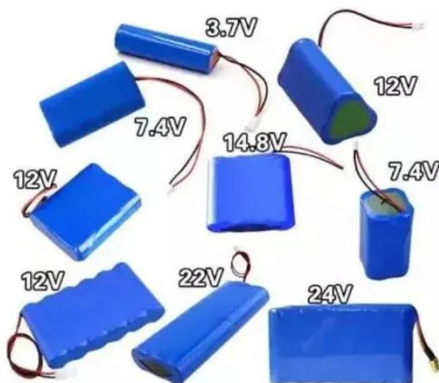

Customized PV solutions for mobile and special-purpose systems, including wind-solar hybrids, 4/5G+AI forensic units, and other deployable energy platforms. Choose from a wide range of containerized ...

[Get Price](#)

Communication base station wind and solar hybrid site cabinet

How to make wind solar hybrid systems for telecom stations? At present, wind and solar hybrid power supply systems require higher requirements for base station power.

[Get Price](#)

5g communication base station wind and solar complementary

...

The wind-solar-diesel hybrid power supply system of the communication base station is composed of a wind turbine, a solar cell module, an integrated controller for hybrid energy

[Get Price](#)

WO2024060817A1

Disclosed in the present invention is a