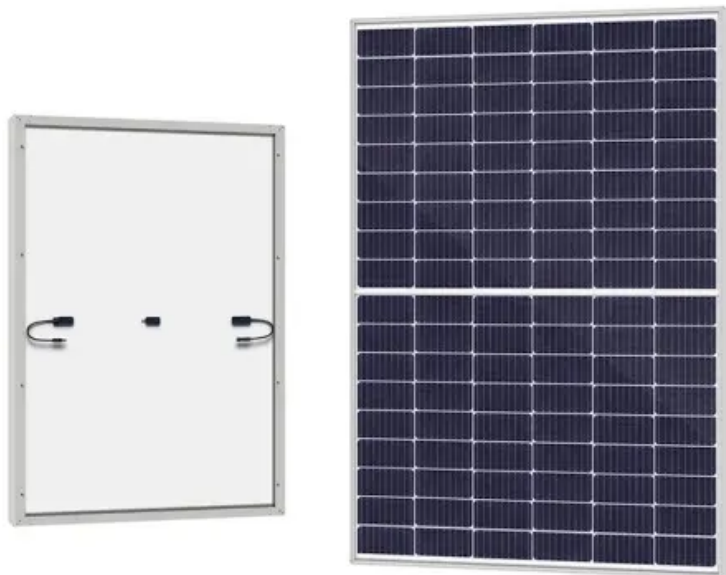

# **British 210 degree liquid cooling energy storage cabinet foreign trade**

## British 210 degree liquid cooling energy storage cabinet foreign tra

---

### All In One Commercial 210kwh Ess Cabinet Bess-210 Modular Energy

All in one Commercial 210kWh ESS  
Cabinet BESS-210 Modular Energy  
Storage System with converter battery  
liquid cooling

[Get Price](#)