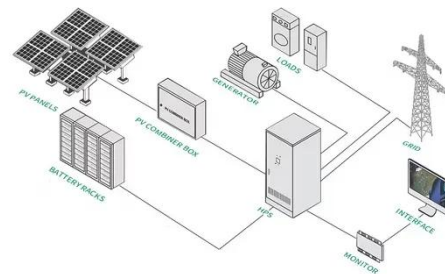

[Get Price](#)

BLOEMFONTEIN ENERGY STORAGE PHASE II

Energy storage cabinets are crucial in modern energy systems, offering versatile solutions for energy management, backup power, and renewable energy integration.

[Get Price](#)

BLOEMFONTEIN SMALL ENERGY STORAGE CABINET

The 2024 Sahel Energy Summit showcased three emerging technologies specifically adapted to Ouagadougou's climate: These modular units store excess solar heat in ceramic bricks at 1,500°C - ...

[Get Price](#)

BLOEMFONTEIN ENERGY STORAGE CABINET PRODUCTION

The Energy Storage Air-Cooled Temperature Control Unit is used to regulate the temperature of energy storage systems in applications such as renewable energy storage, data centers, remote ...