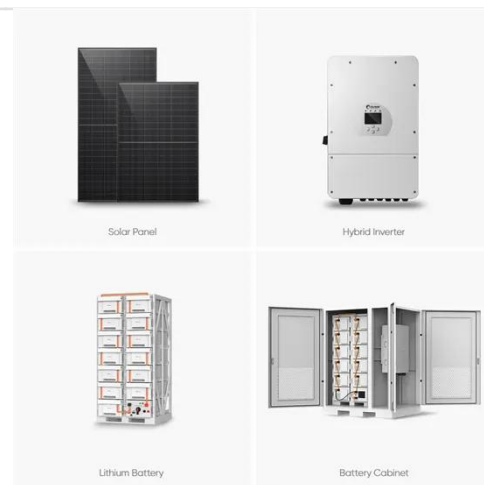

battery charge.' The car is recently

[Get Price](#)

- ☒ IP65/IP55 OUTDOOR CABINET
- ☒ OUTDOOR CABINET WITH AIR CONDITIONER
- ☒ OUTDOOR ENERGY STORAGE CABINET
- ☒ 19 INCH

Outdoor Electrical Enclosure for Harsh Environments

This outdoor cabinet for energy storage system (ESS) applications is engineered to house batteries, inverters, and controllers with superior protection and durability.

[Get Price](#)

Secondary Battery

My main battery just died, had it replaced with same, and car kept giving me Battery charging, so no stop start. When stop/start worked, it was for about 10 sec, and car would start, with ...

[Get Price](#)

- ☒ TELECOM CABINET
- ☒ BRAND NEW ORIGINAL
- ☒ HIGH-EFFICIENCY

Energy Storage for Battery Swap Stations: Powering the Future of EV

This is where battery swap stations swoop in like superheroes, offering